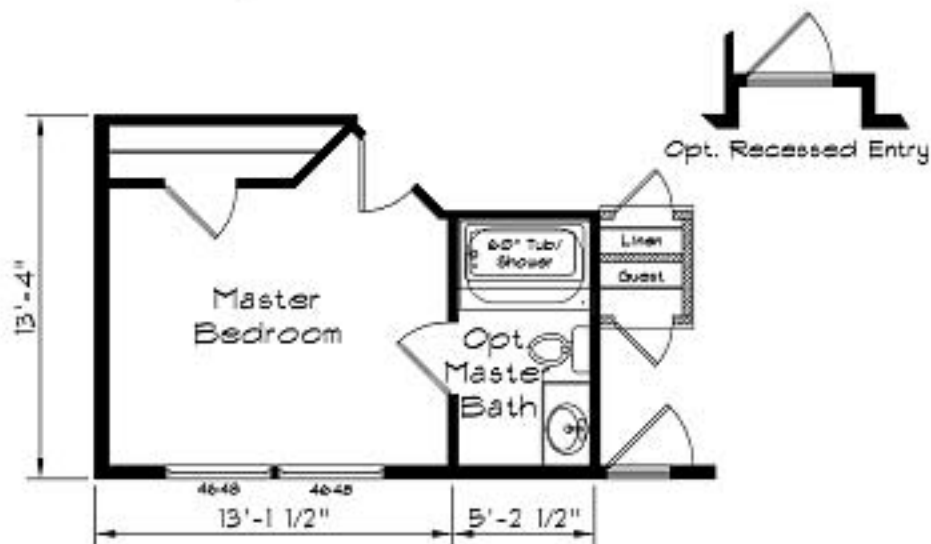

# Cedar Canyon

Model: 2002  
 3 Bedroom, 1.5 Bath  
 1067 Square Feet  
 Floor Size  
 40'-0" x 26'-8"