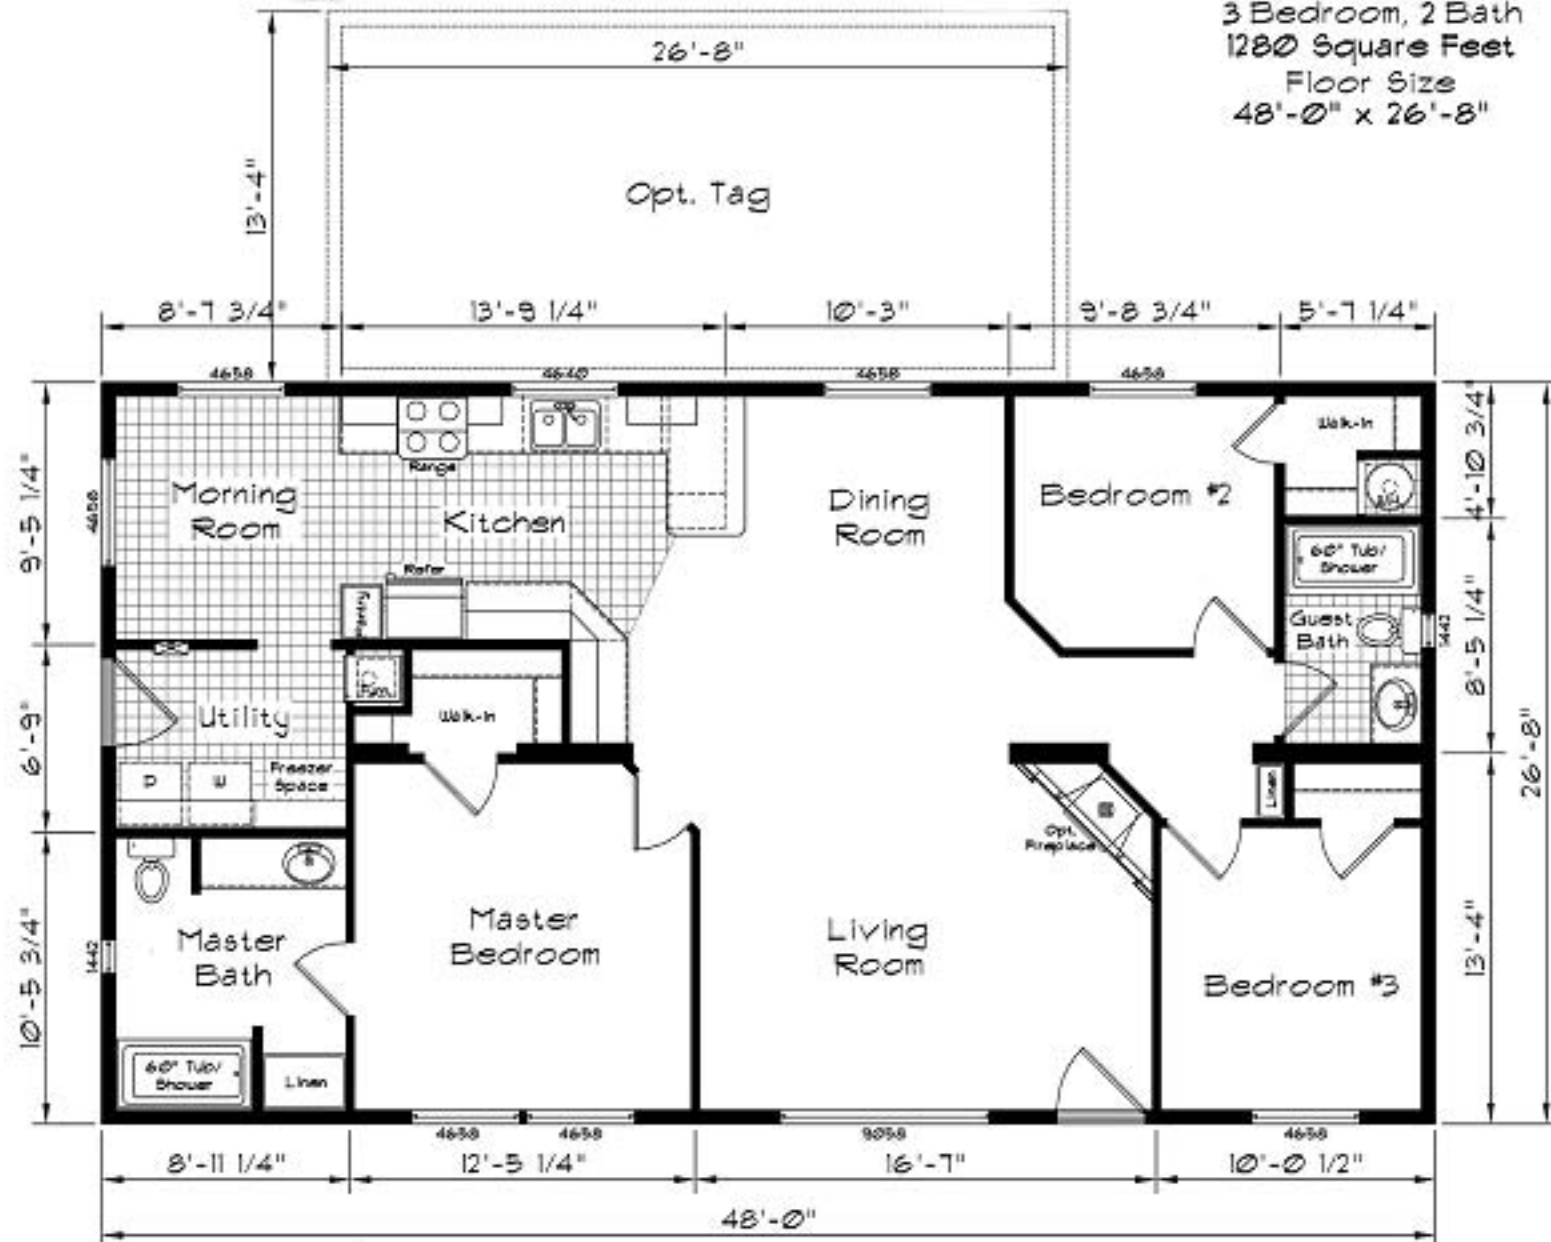

Cedar Canyon

Model: 2004
 3 Bedroom, 2 Bath
 1280 Square Feet
 Floor Size
 48'-0" x 26'-8"

KHBW 09/20/05/CC