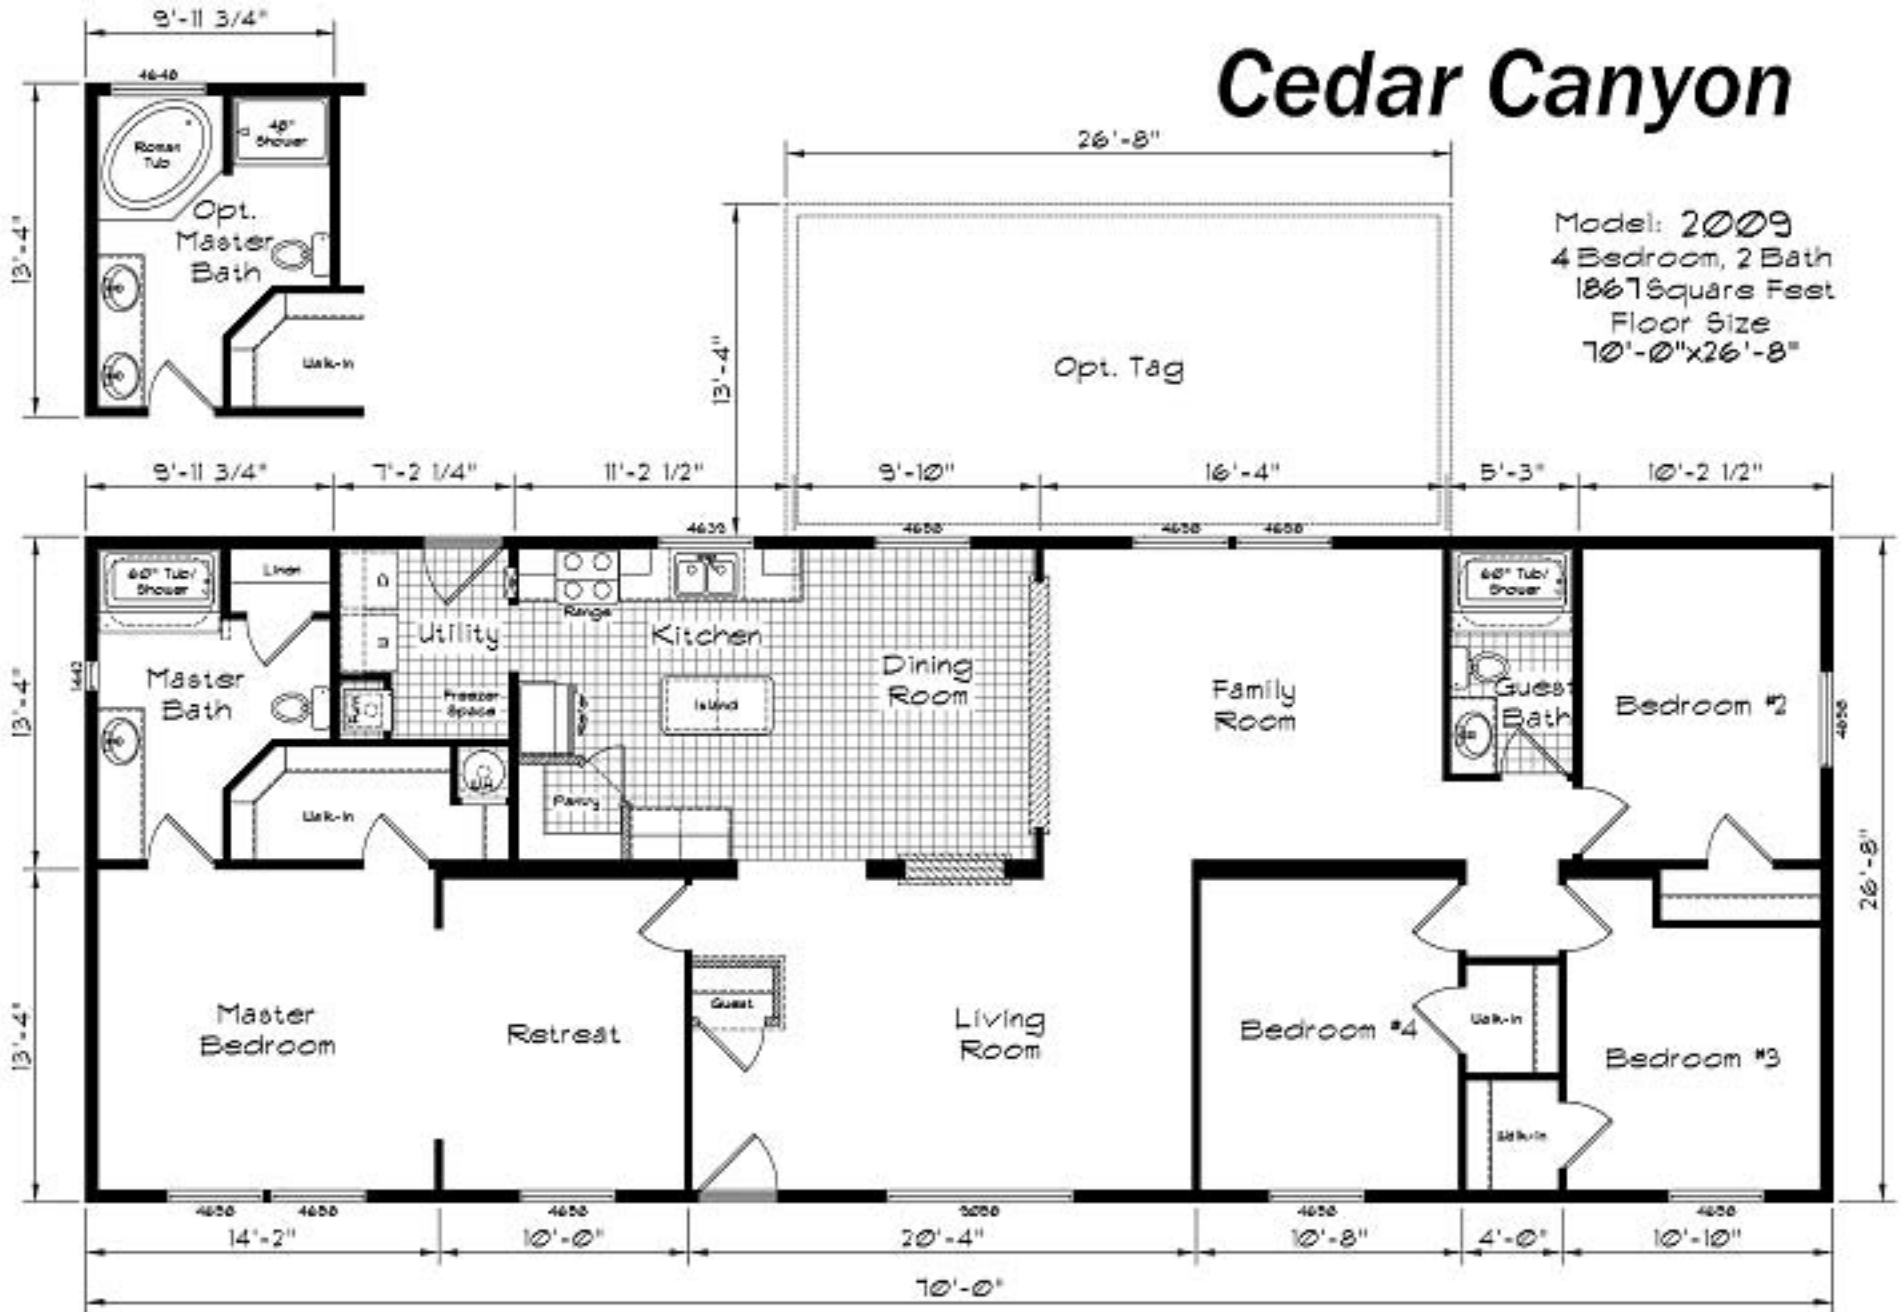

Cedar Canyon

Model: 2009
 4 Bedroom, 2 Bath
 1867 Square Feet
 Floor Size
 10'-0" x 26'-8"

KHEW 09/20/05/CC