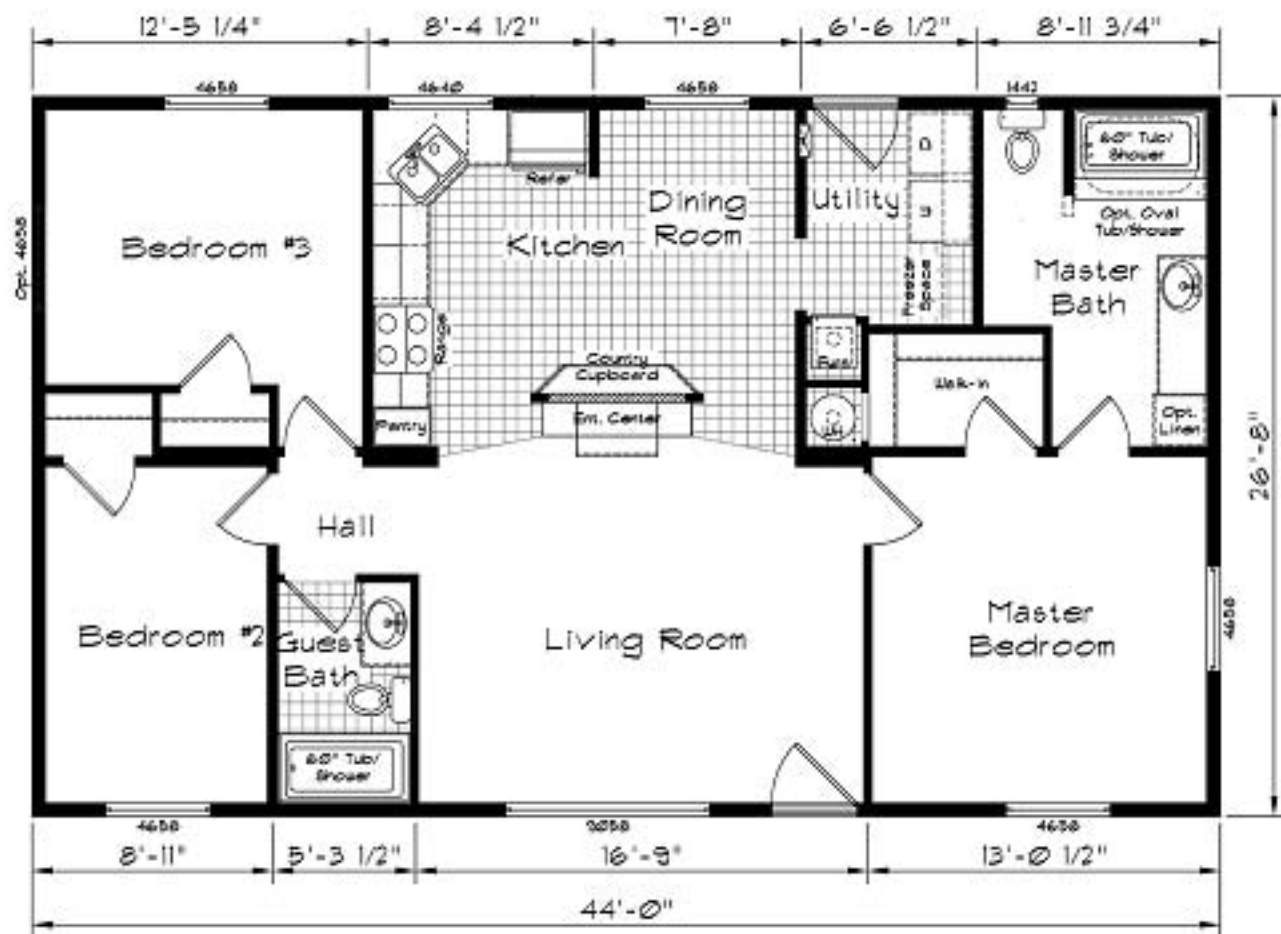

# Cedar Canyon

Model: 2012  
 3 Bedroom, 2 Bath  
 1173 Square Feet  
 Floor Size  
 44'-0" x 26'-8"

KHBW 09/20/05/CC