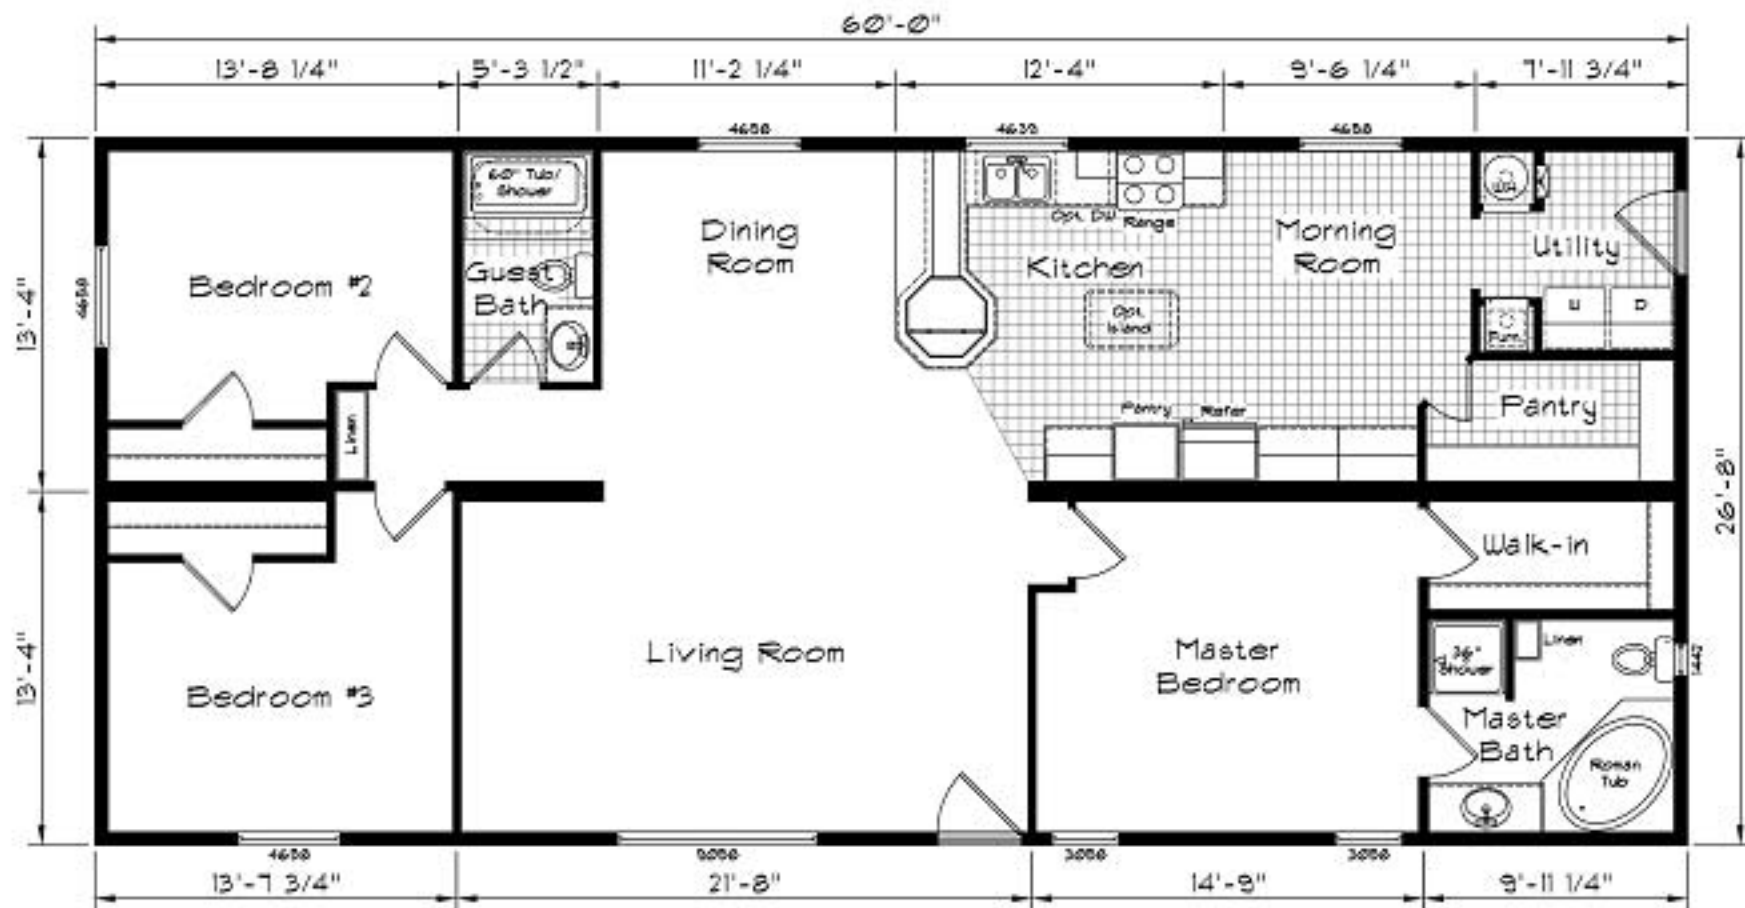

# Cedar Canyon

Model: 2015  
 3 Bedroom, 2 Bath  
 1600 Square Feet  
 Floor Size  
 60'-0" x 26'-8"

KHBW 03/20/05/CC

Opt. Recessed Entry