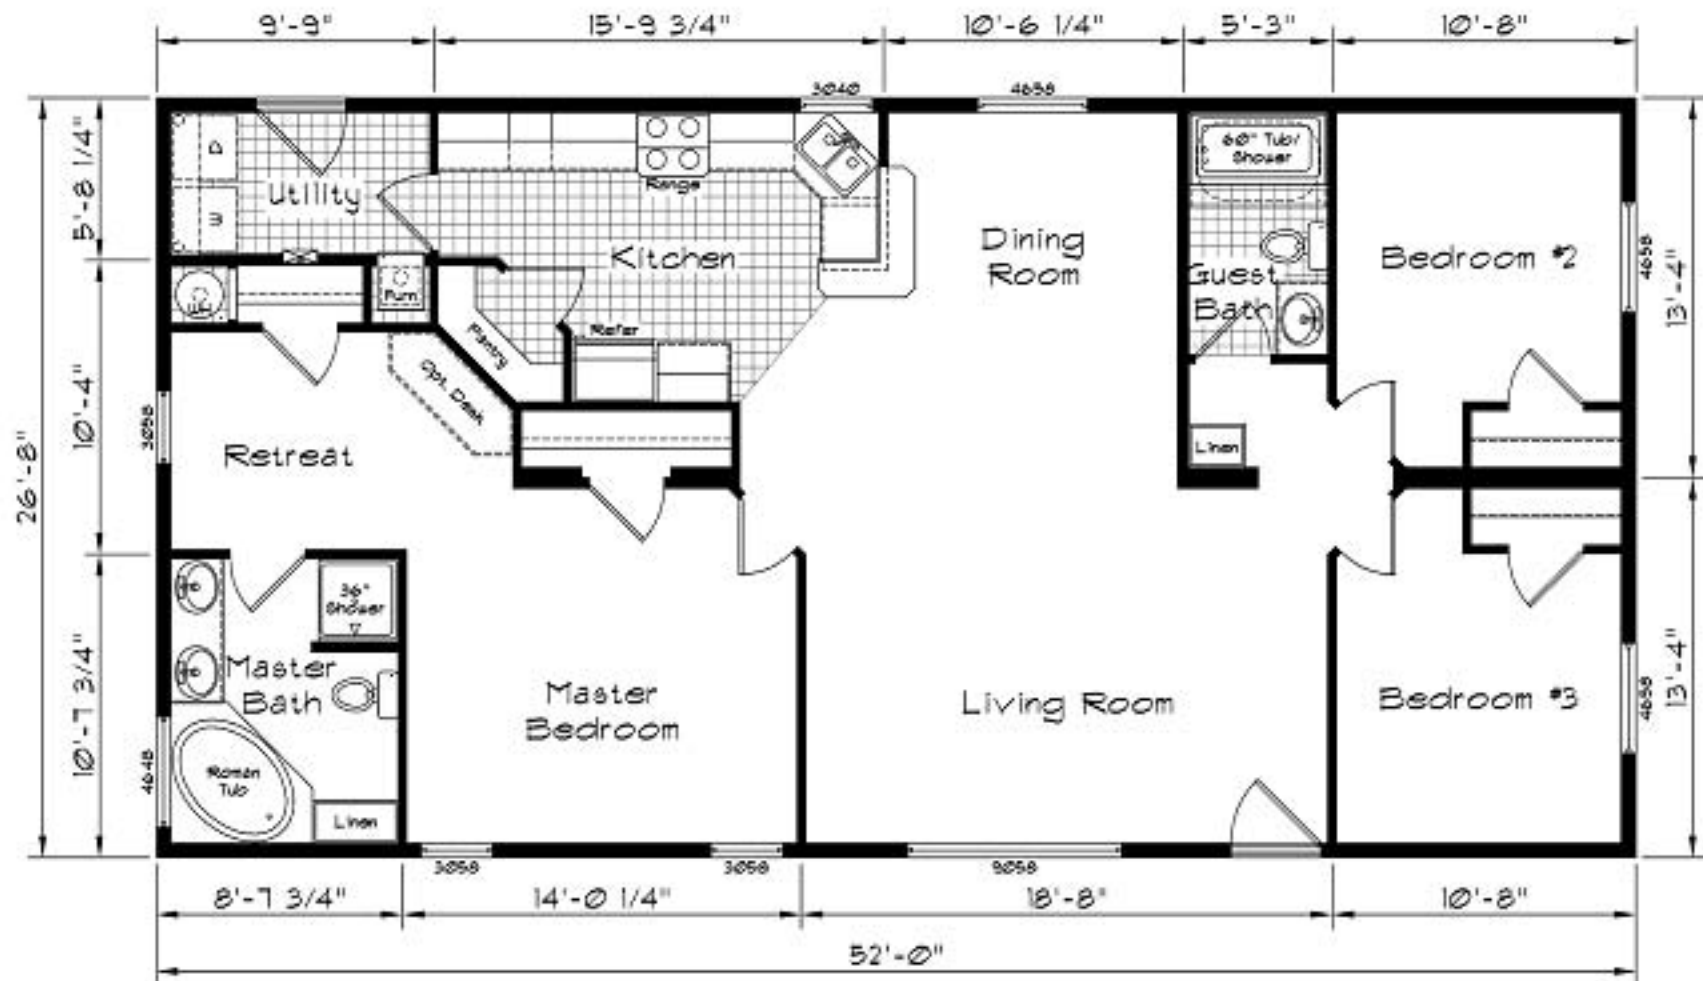

# Cedar Canyon

Model: 2020  
3 Bedroom, 2 Bath  
1387 Square Feet  
Floor Size  
52'-0" x 26'-8"

KHBW 11/09/05/CC