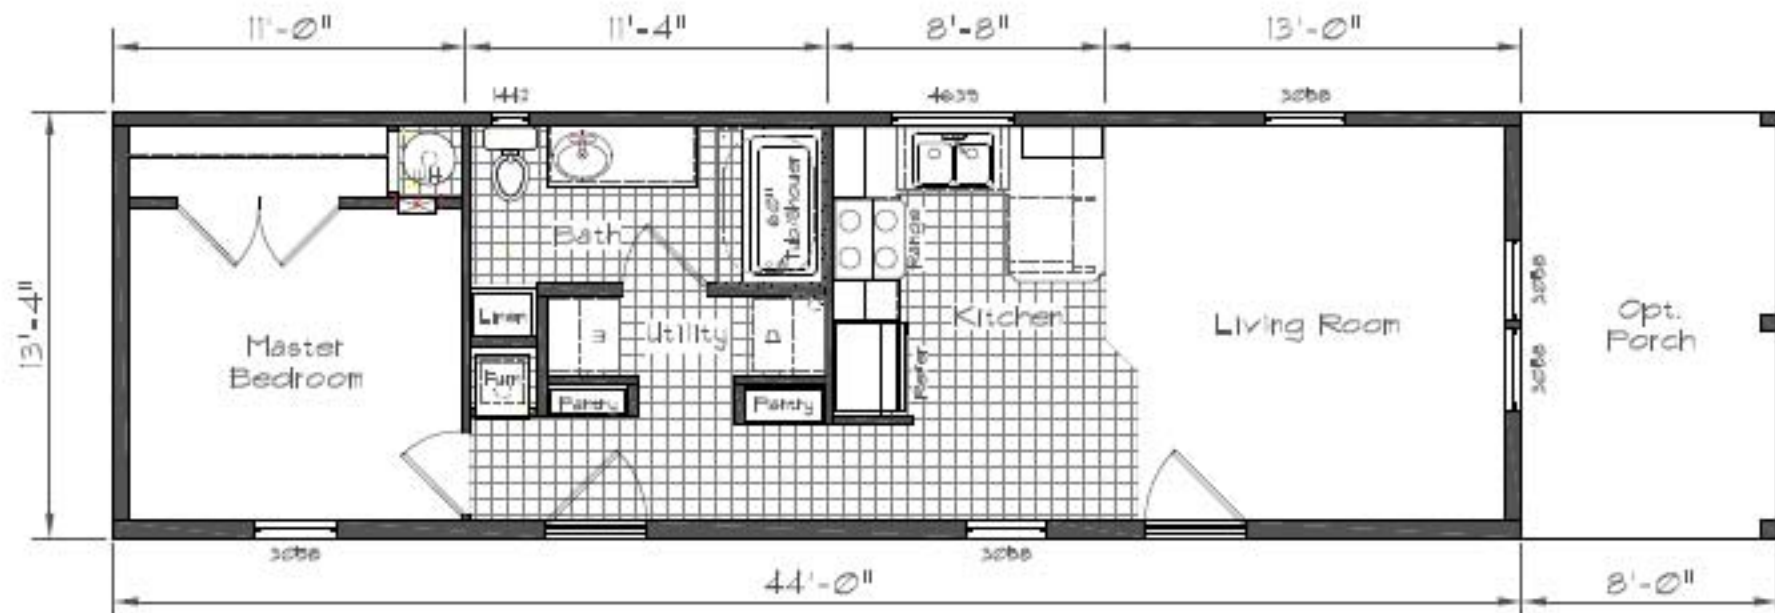

Cedar Canyon

Model: 2022

1 Bedroom, 1 Bath

587 Square Feet

Actual Floor Size

44'-0" x 13'-4"