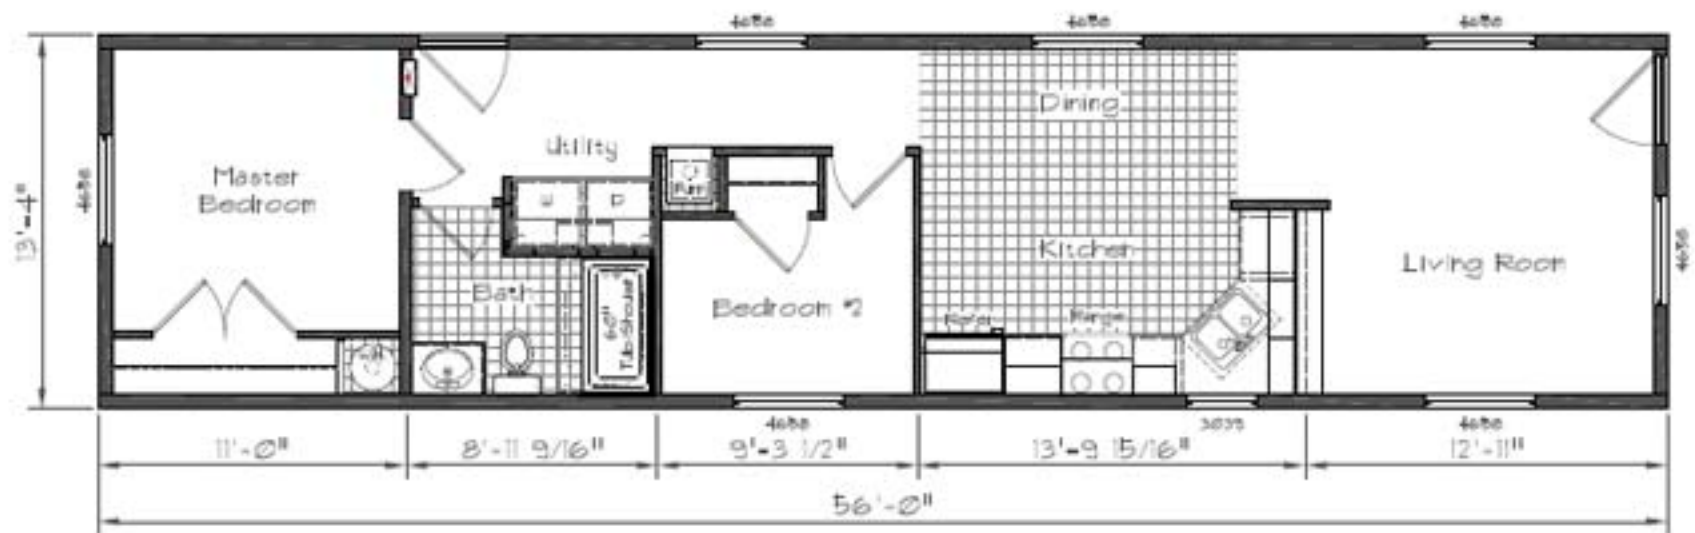

Cedar Canyon

Model: 2023

2 Bedroom, 1 Bath

747 Square Feet

Actual Floor Size

56'-0" x 13'-4"