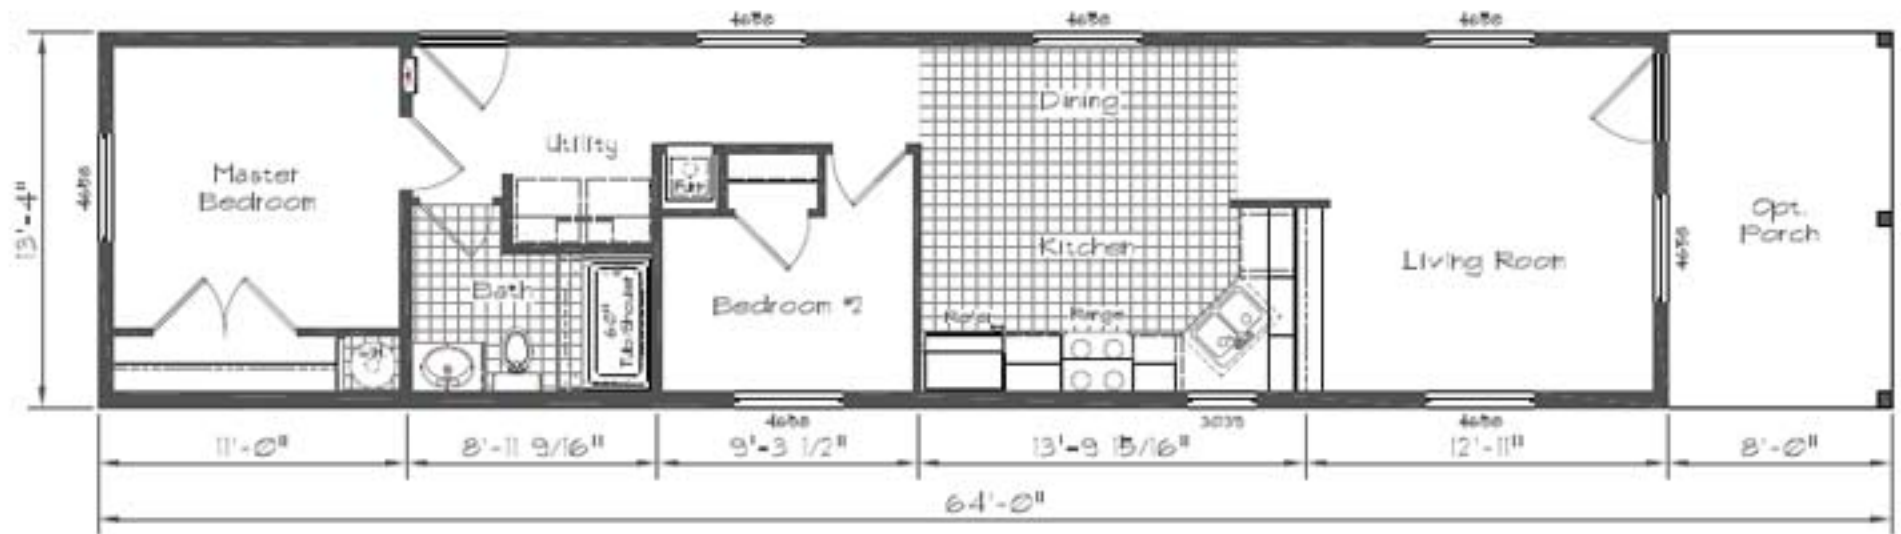

Cedar Canyon

Model: 2023

2 Bedroom, 1 Bath

747 Square Feet

Actual Floor Size

56'-0" x 13'-4"