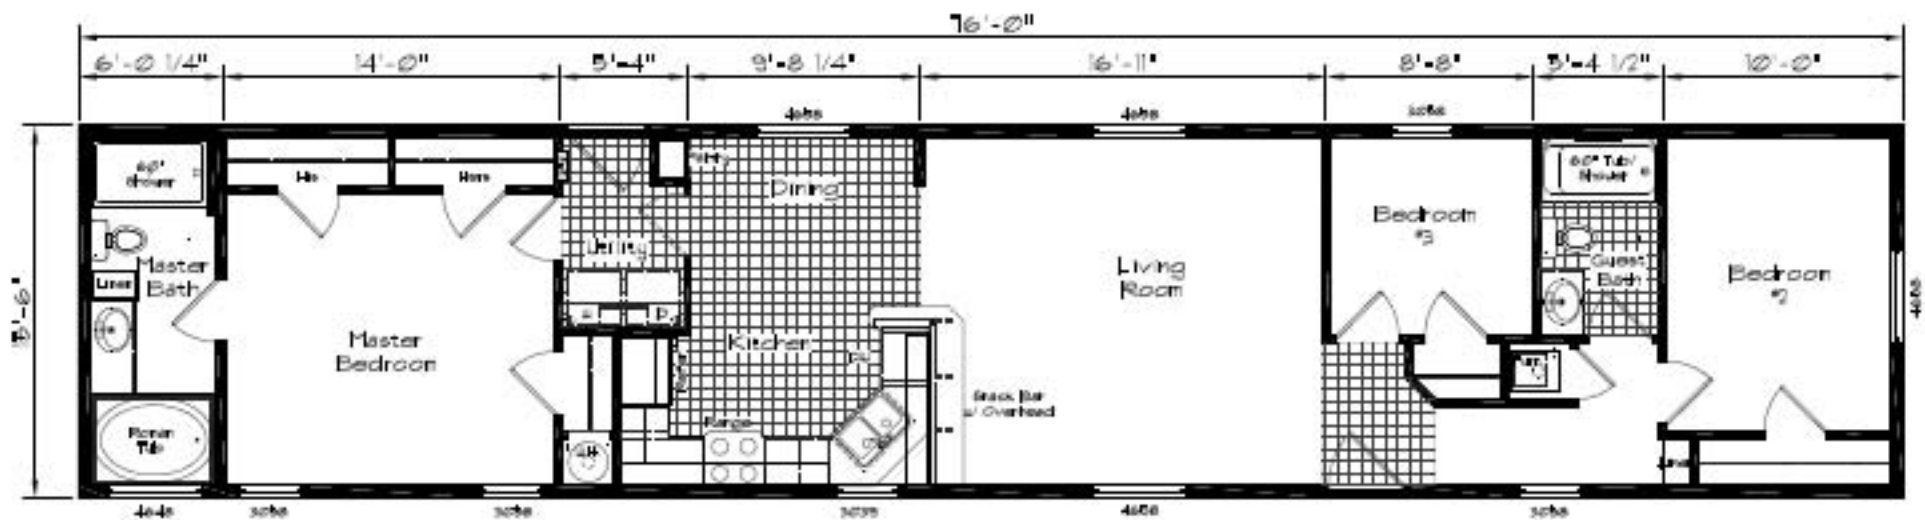

Cedar Canyon

Model: 2025

3 Bedroom, 2 Bath

1178 Square Feet

Floor Size

76'-0" x 15'-6"