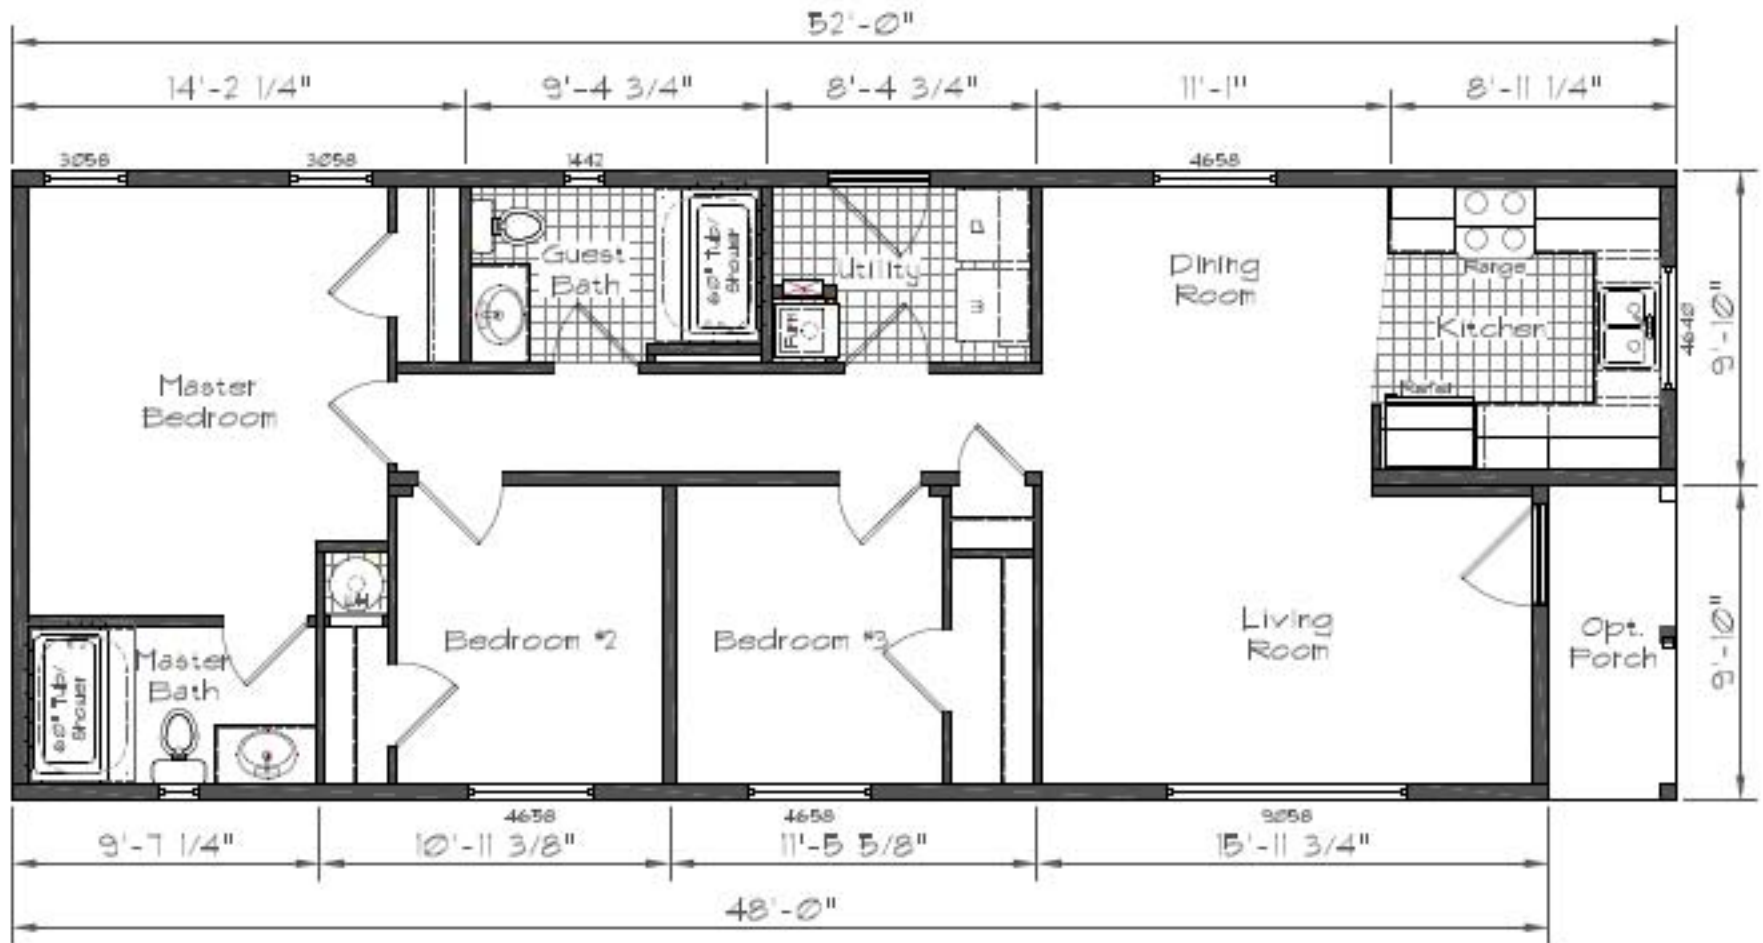

Cedar Canyon

Model: 2026

3 Bedroom, 2 Bath

984 Square Feet

Floor Size

52'-0" x 19'-8"