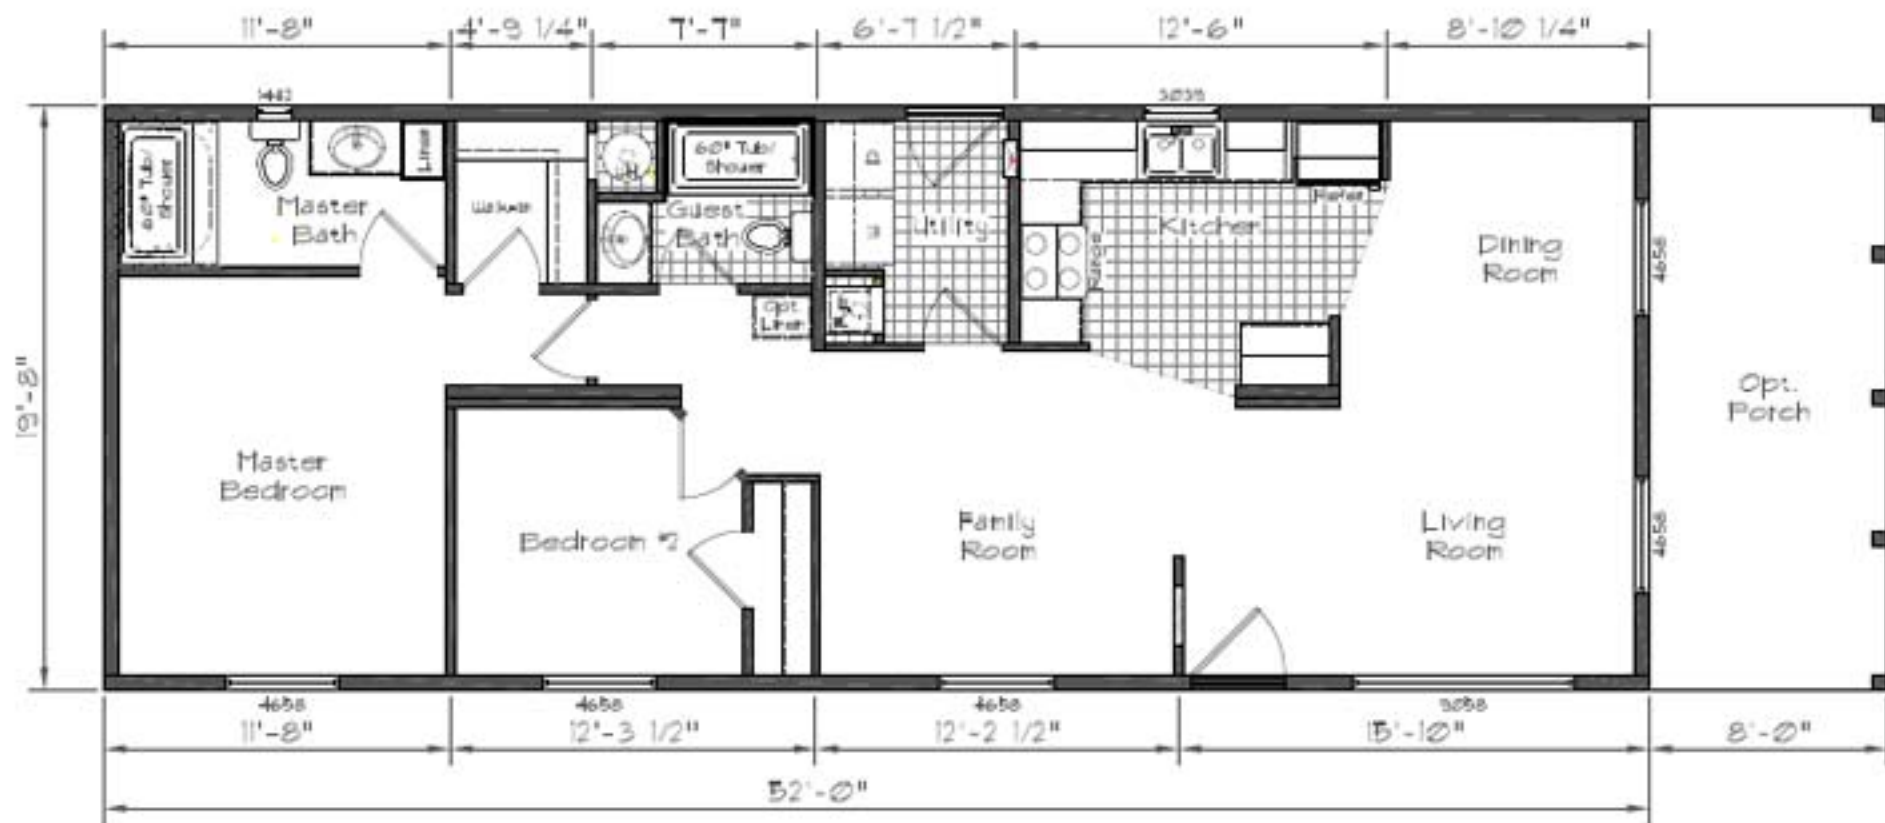

Cedar Canyon

Model: 2027
2 Bedroom, 2 Bath
1023 Square Feet
Floor Size
52'-0" x 19'-8"