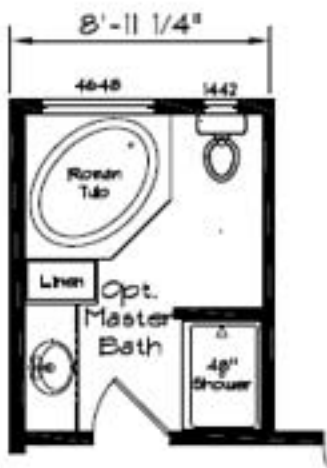

Cedar Canyon

Model: 2028
 3 Bedroom, 2 Bath
 1215 Square Feet
 Floor Size
 52'-0" x 23'-8"