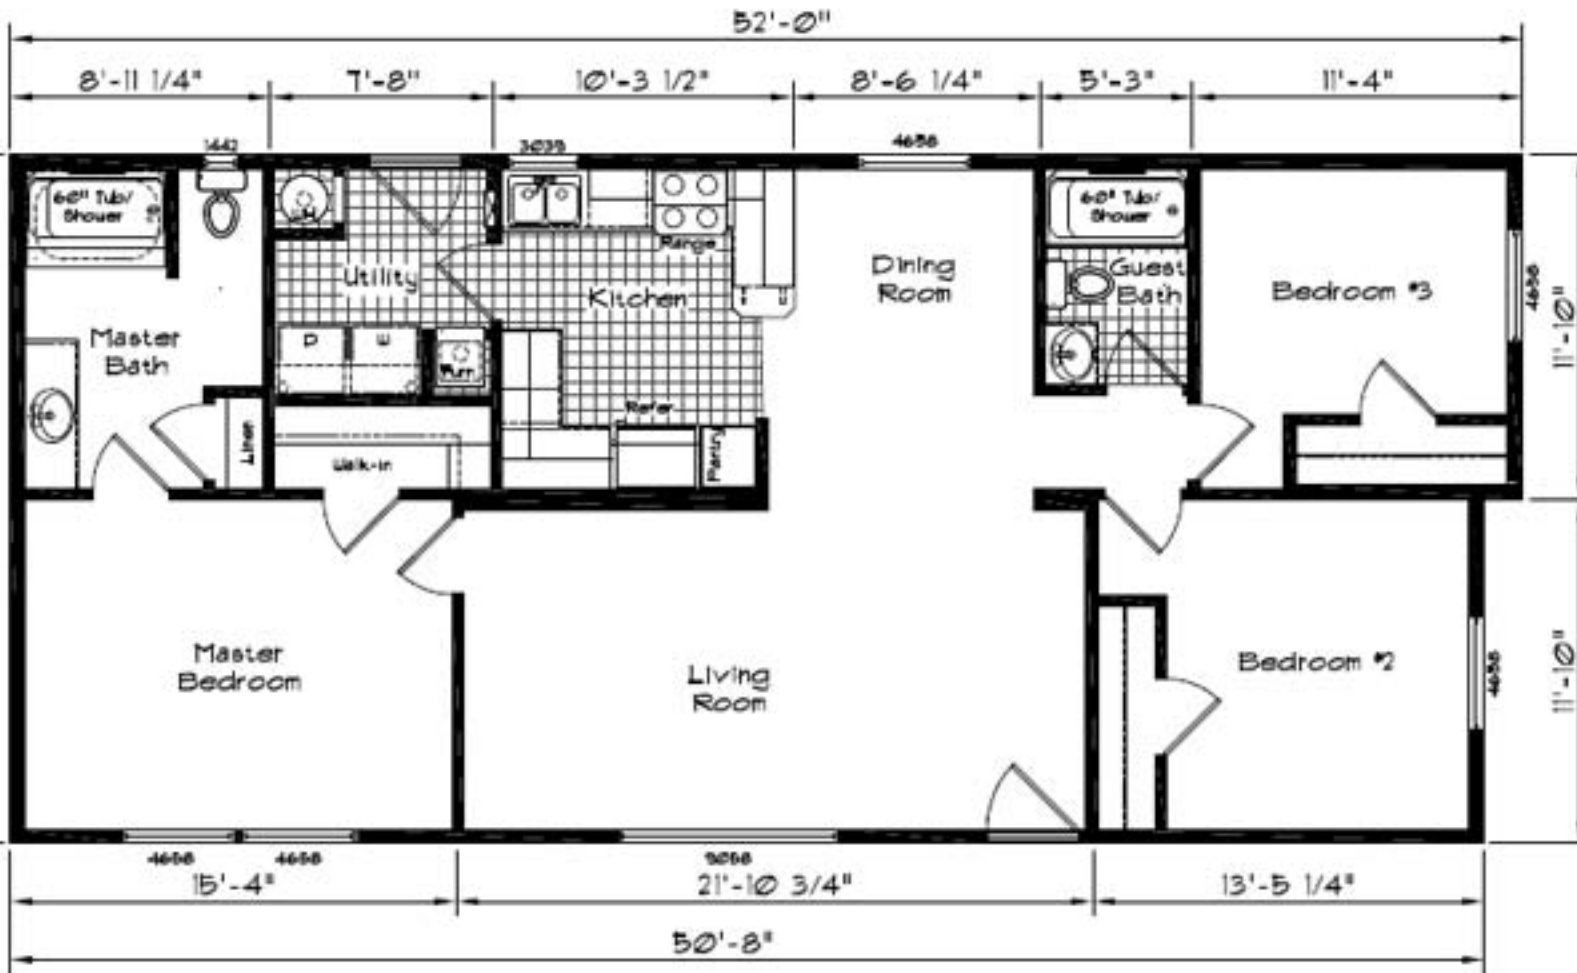

Cedar Canyon

Model: 2028
 3 Bedroom, 2 Bath
 1215 Square Feet
 Floor Size
 52'-0" x 23'-8"