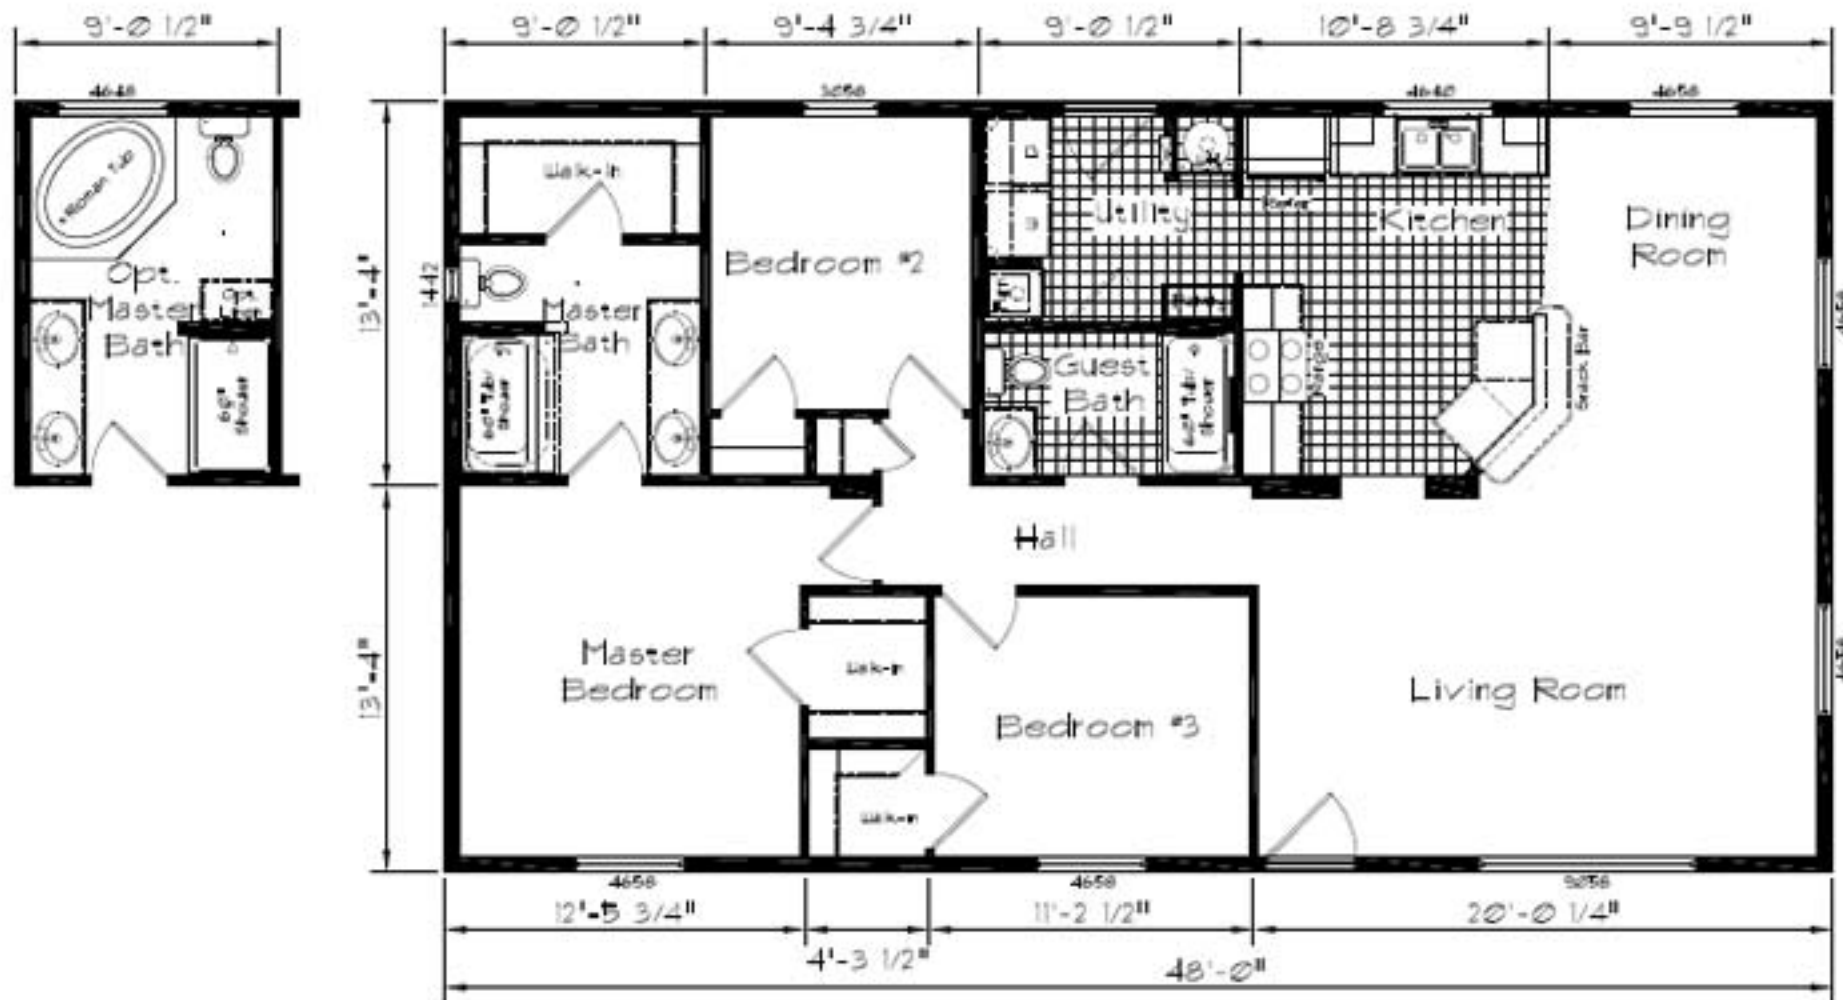

Cedar Canyon

Model: 2032
 3 Bedroom, 2 Bath
 1280 Square Feet
 Floor Size
 48'-0" x 26'-8"