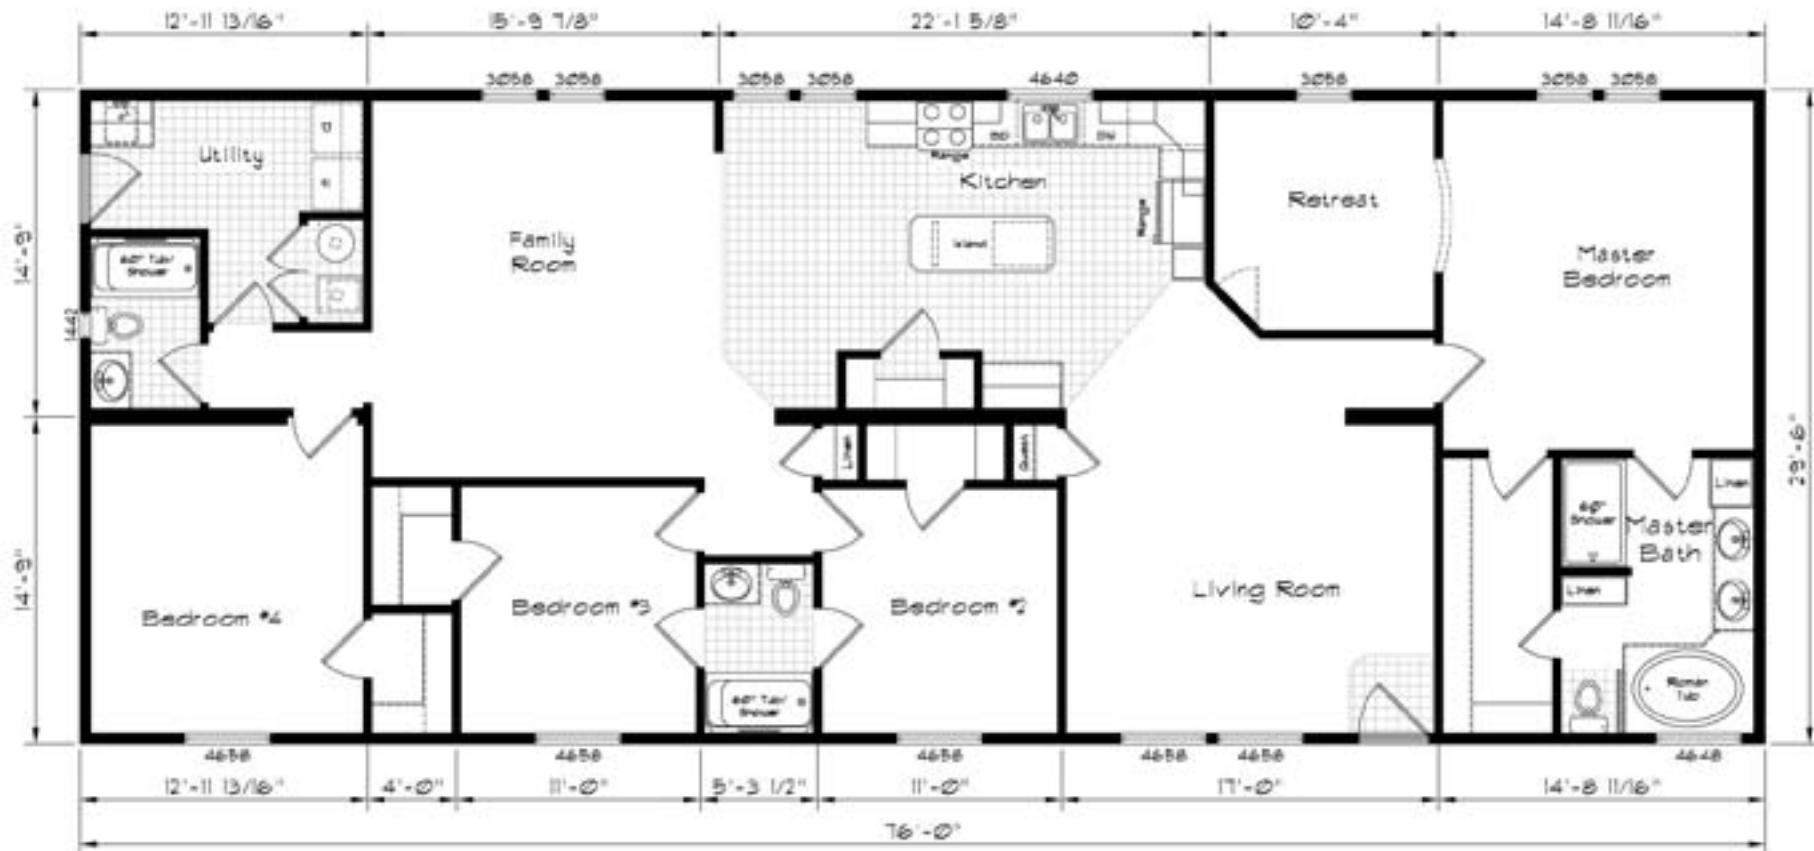

Cedar Canyon

Model: 2042
 4 Bedroom, 3 Bath
 2242 Square Feet
 Floor Size
 76'-0" x 29'-6"