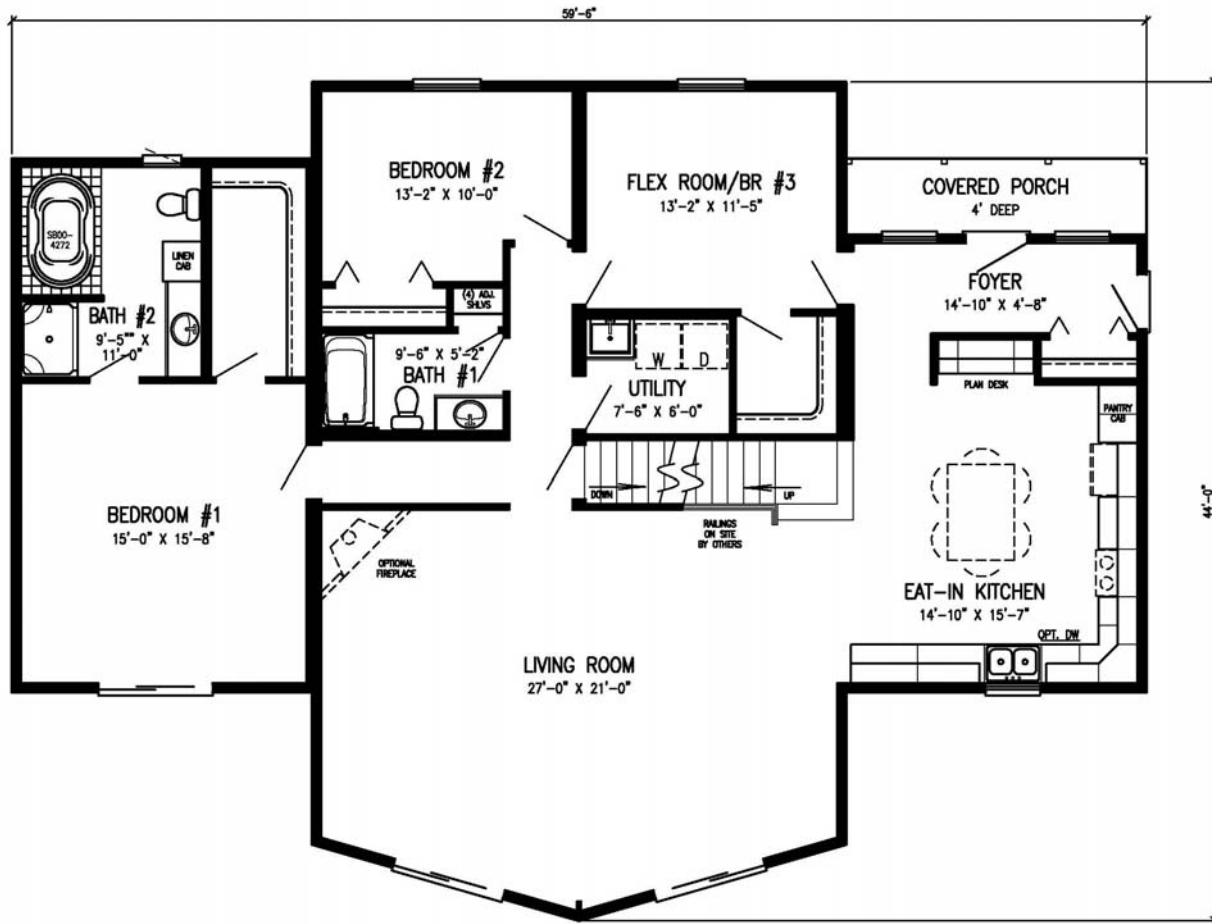

the Timber Bluff

FIRST FLOOR

SECOND FLOOR

Bedrooms: 3 Baths: 2 Living Area: 2,399 sq. ft. Depth: 44' Length: 59' 6"