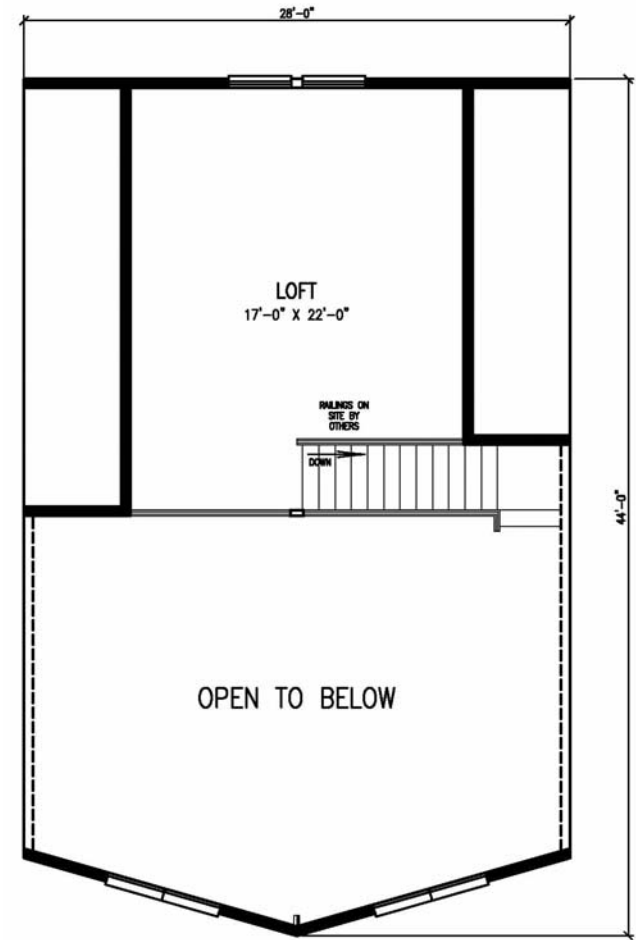

the Timber Bluff

FIRST FLOOR

SECOND FLOOR

Bedrooms: 3 Baths: 2 Living Area: 2,399 sq. ft. Depth: 44' Length: 59' 6"