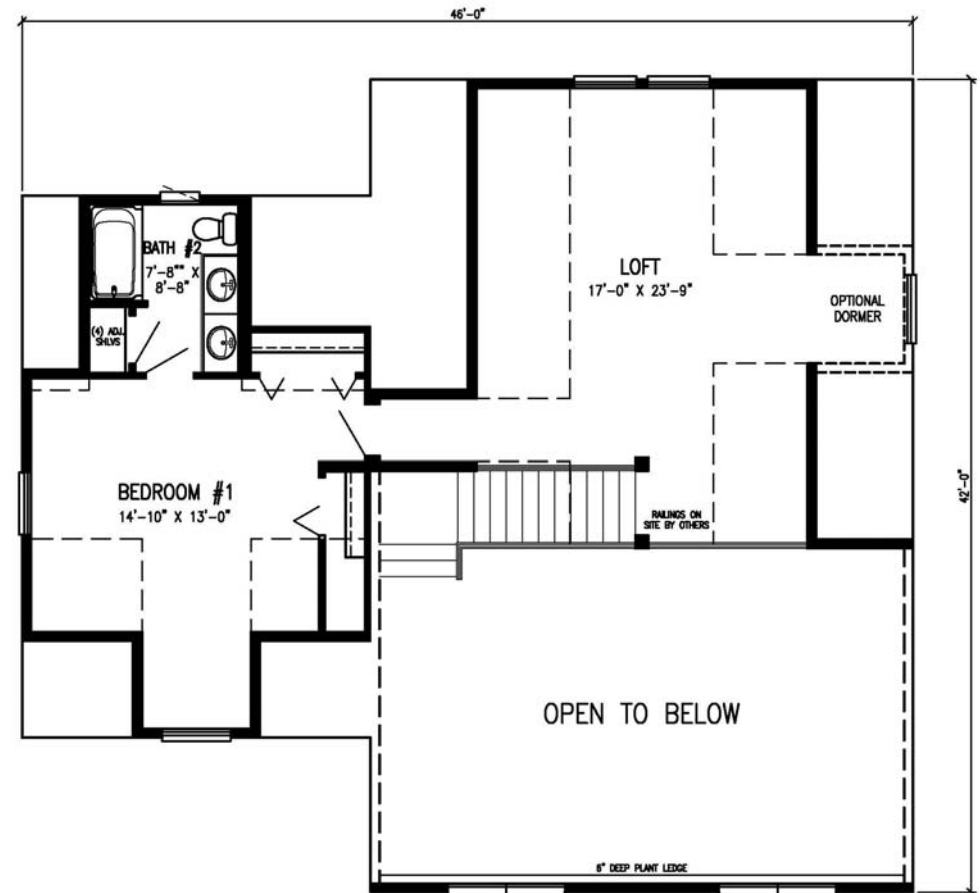

the Timber Grove

FIRST FLOOR

SECOND FLOOR

Bedrooms: 3

Baths: 2

Living Area: 2,486 sq. ft.

Depth: 42'

Length: 46'