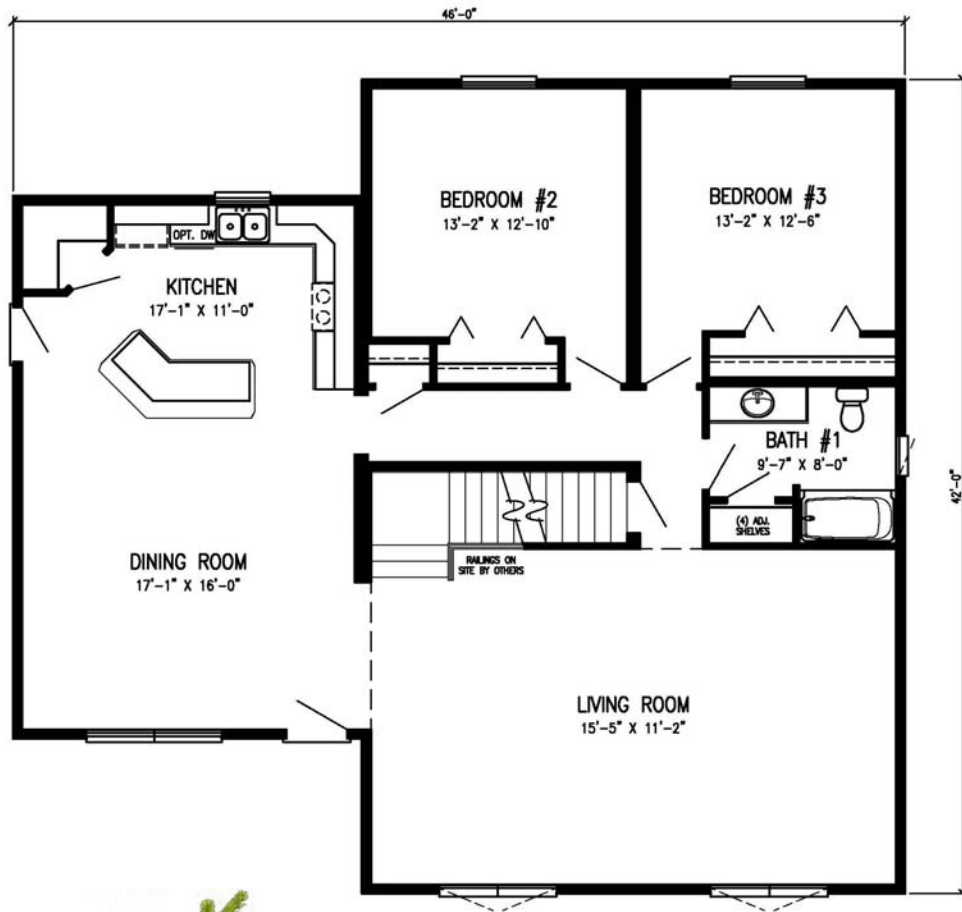

the Timber Grove

FIRST FLOOR

SECOND FLOOR

Bedrooms: 3

Baths: 2

Living Area: 2,486 sq. ft.

Depth: 42'

Length: 46'