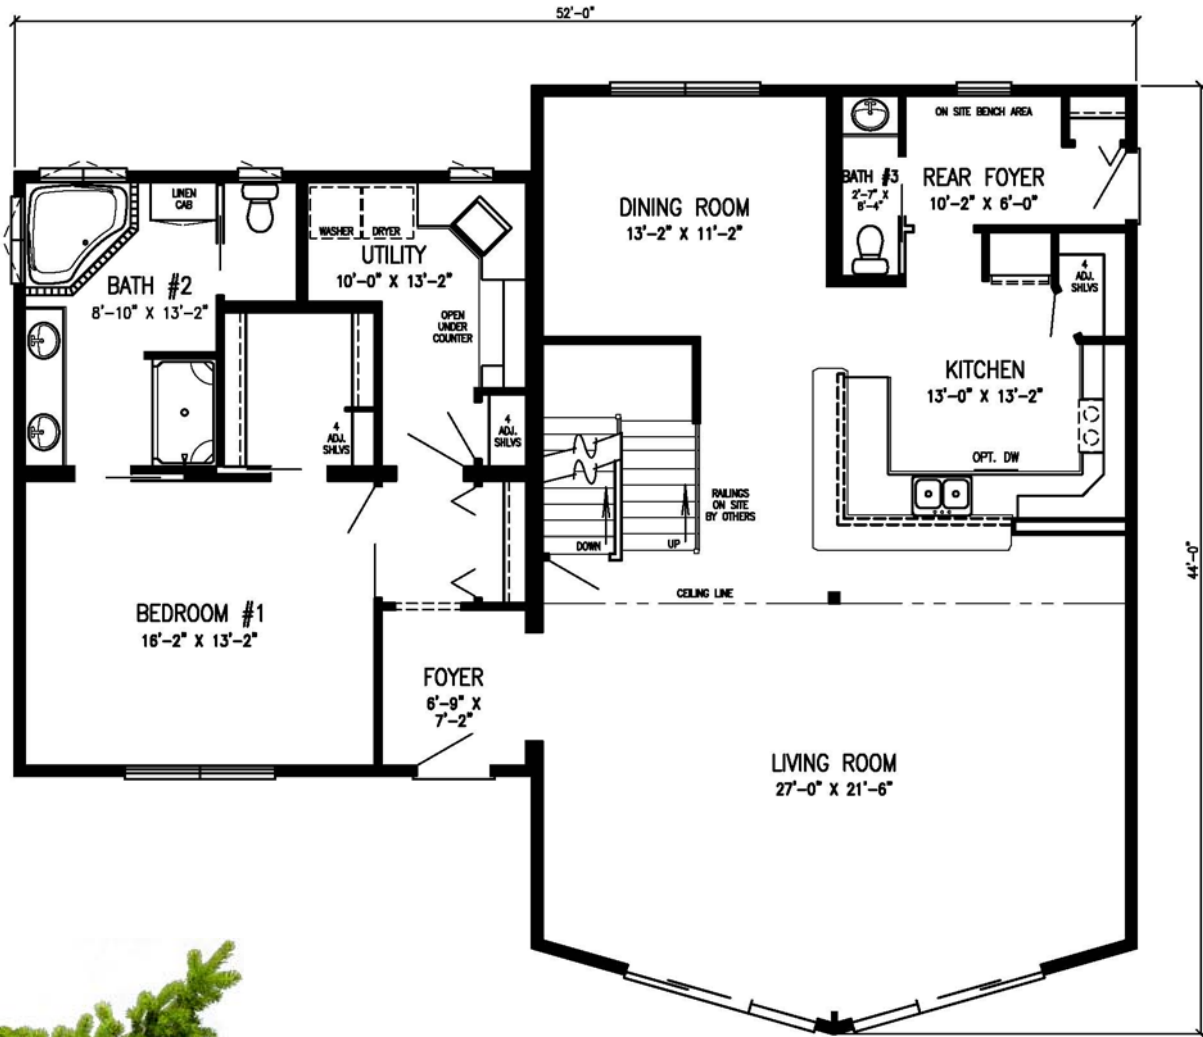

the Timber Lodge

FIRST FLOOR

SECOND FLOOR

Bedrooms: 3 Baths: 2 1/2 Living Area: 2,621 sq. ft. Depth: 44' Length: 52'