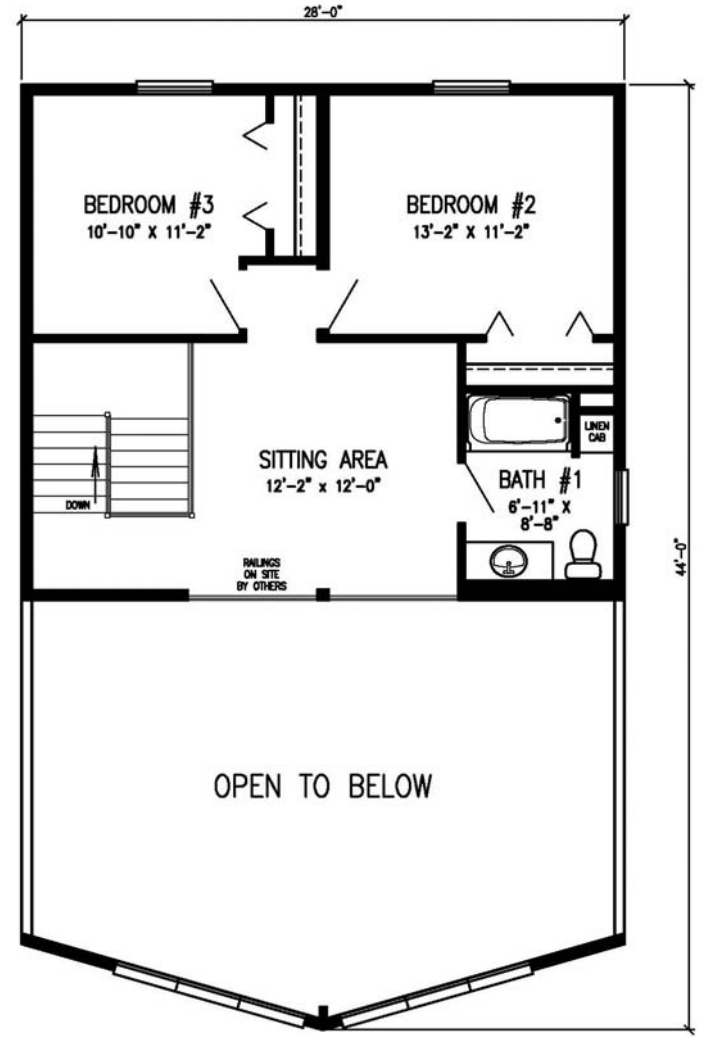

the Timber Lodge

FIRST FLOOR

SECOND FLOOR

Bedrooms: 3 Baths: 2 1/2 Living Area: 2,621 sq. ft. Depth: 44' Length: 52'