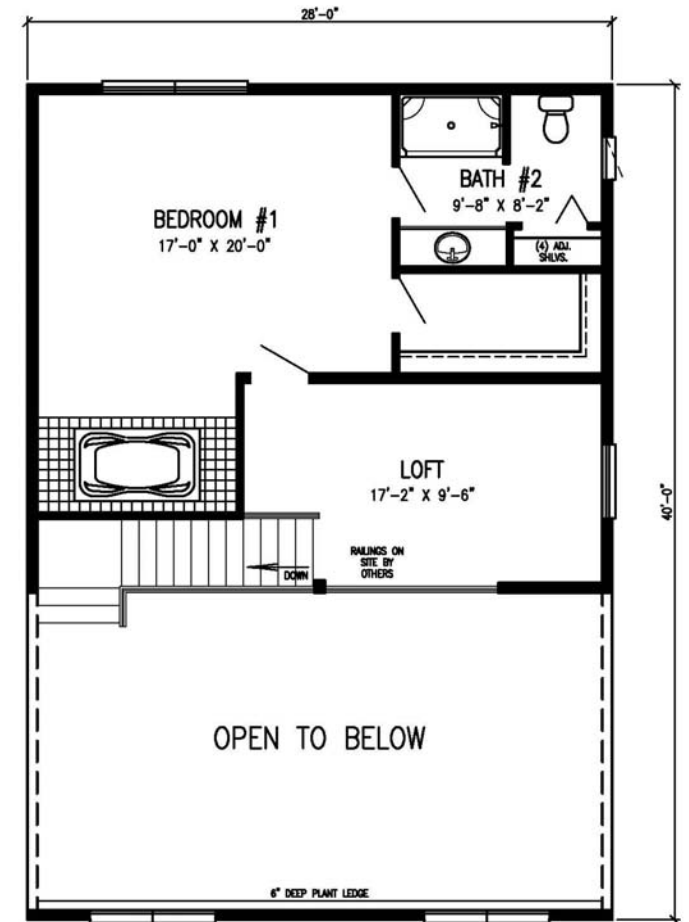

# the Timber Trail

FIRST FLOOR

SECOND FLOOR

Bedrooms: 3

Baths: 2

Living Area: 2,116 sq. ft.

Depth: 40'

Length: 41'