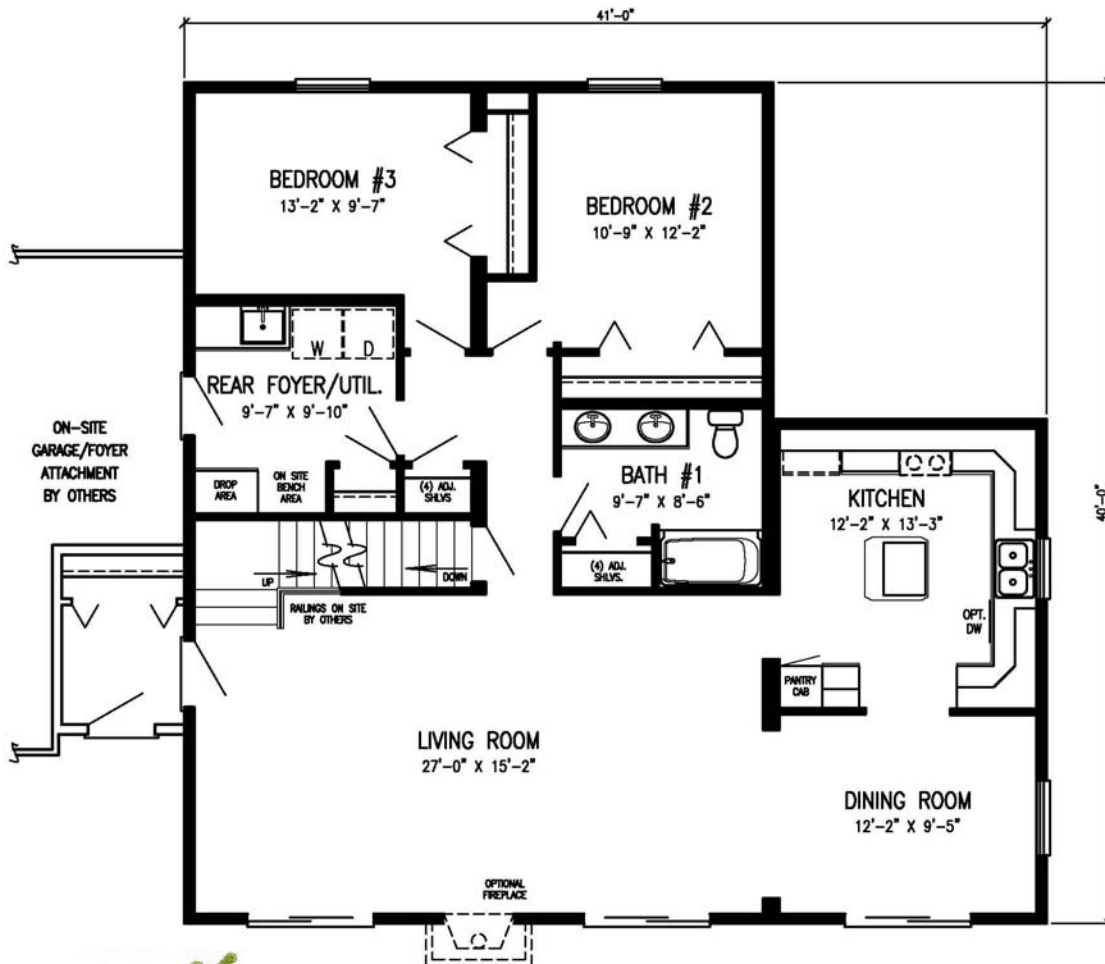

# the Timber Trail

FIRST FLOOR

SECOND FLOOR

Bedrooms: 3

Baths: 2

Living Area: 2,116 sq. ft.

Depth: 40'

Length: 41'