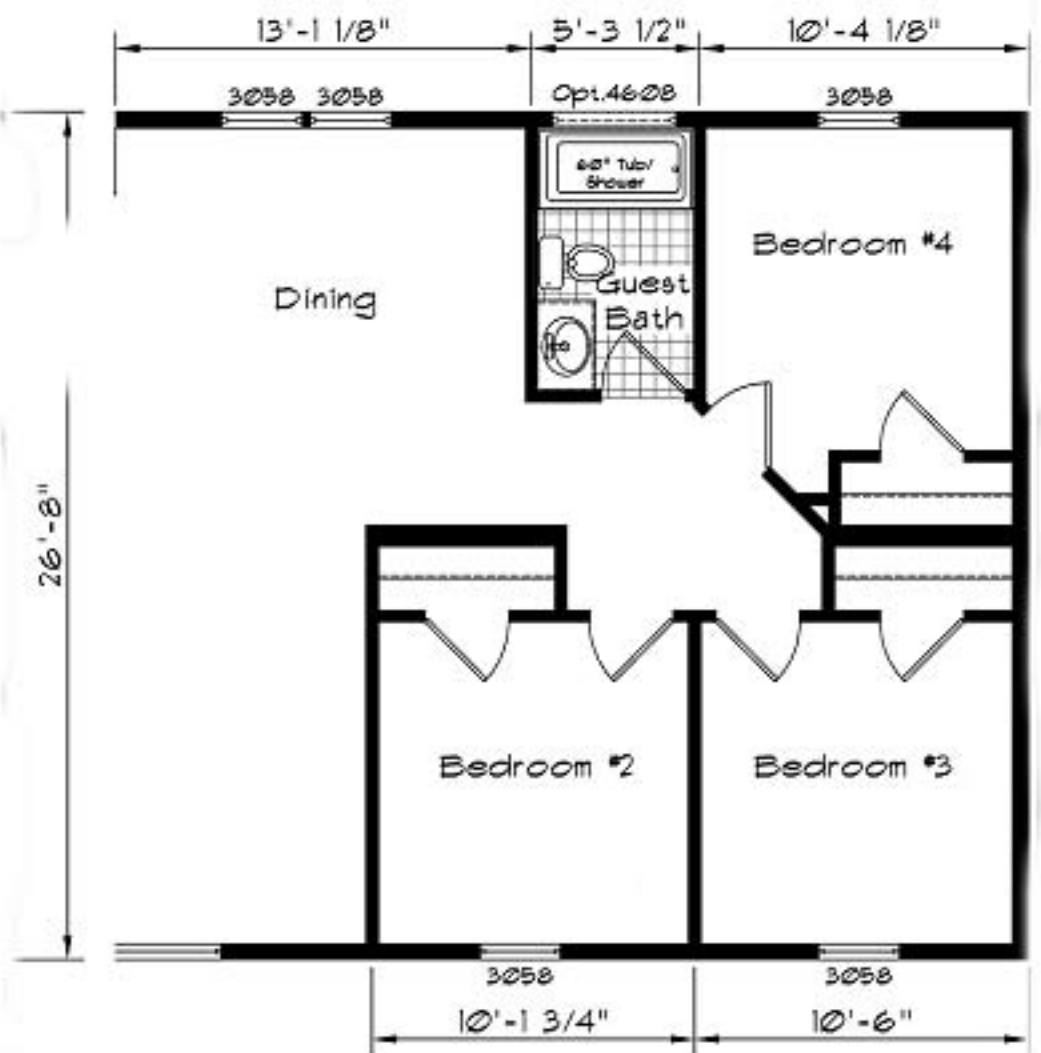

Crystal Park

Model: 4001
 3 Bedroom, 2 Bath
 1494 Square Feet
 Floor Size
 56'-0" x 26'-8"

KHBW 04/18/05/CP

Opt. 4th bedroom