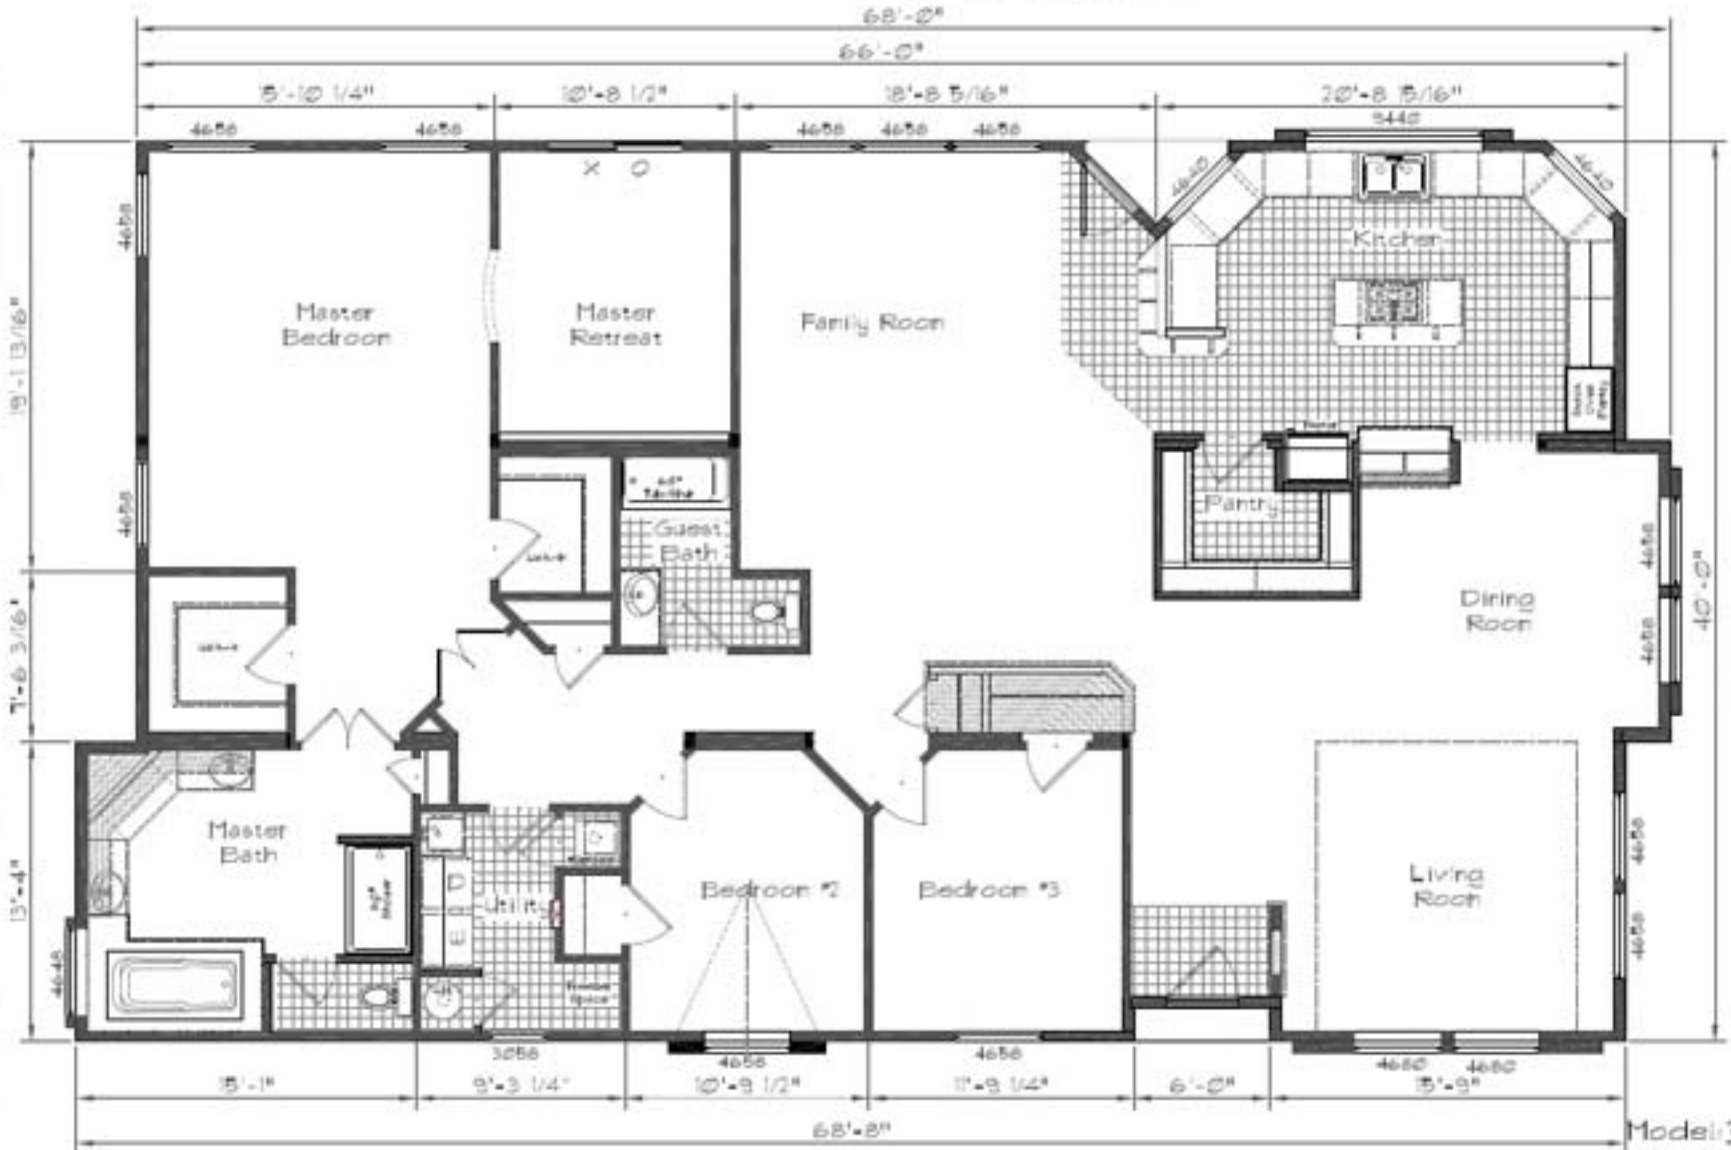

# GOLDEN STATE.

Model: 3014  
 3 Bedroom, 2 Bath  
 2674 Square Feet  
 Floor Size  
 66'-0" / 68'-0" / 68'-8" x 40'-0"